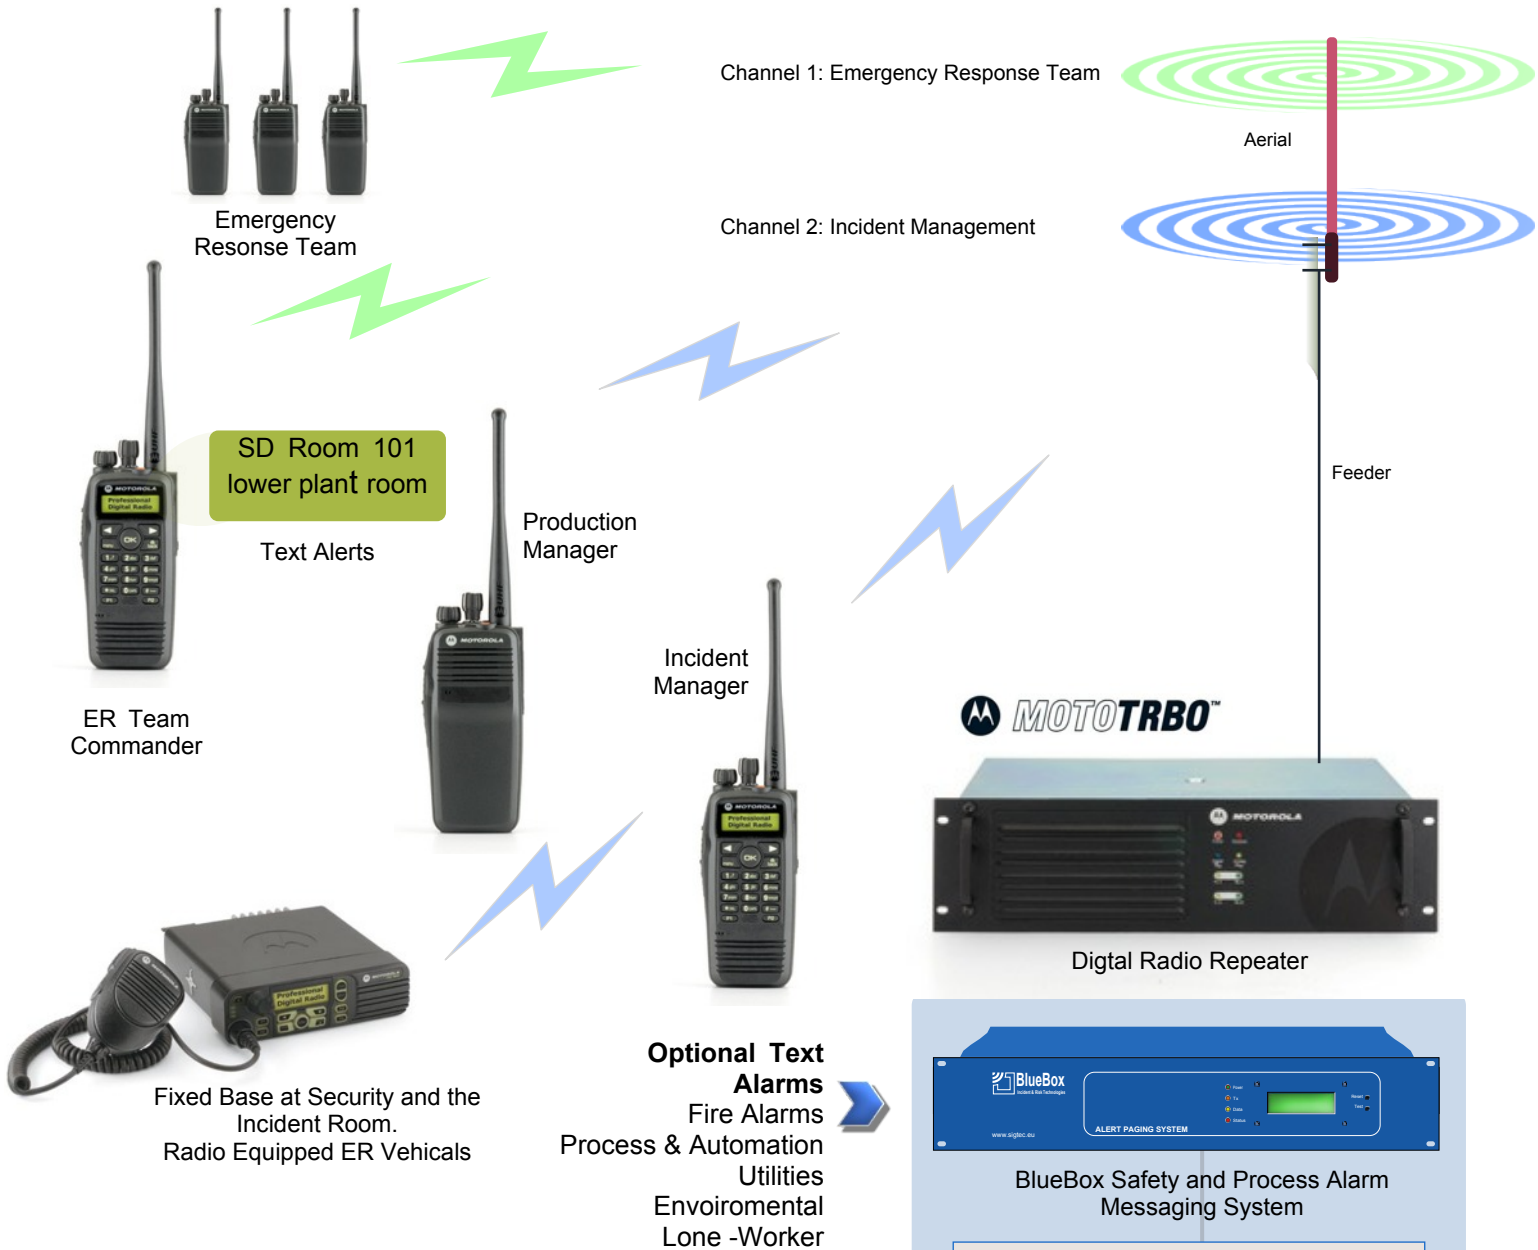

# 2 Channel Digital Radio Communications for Site Safety Applications. First Responders, ERT, EMT, and Incident Management.

BlueBox Safety and Process Alarm Messaging System

BlueBox Emergency & Technical Team Callout Console. Including pre-programmed Incident Scenarios & SMS Text Alerts for Off-Duty Staff members.