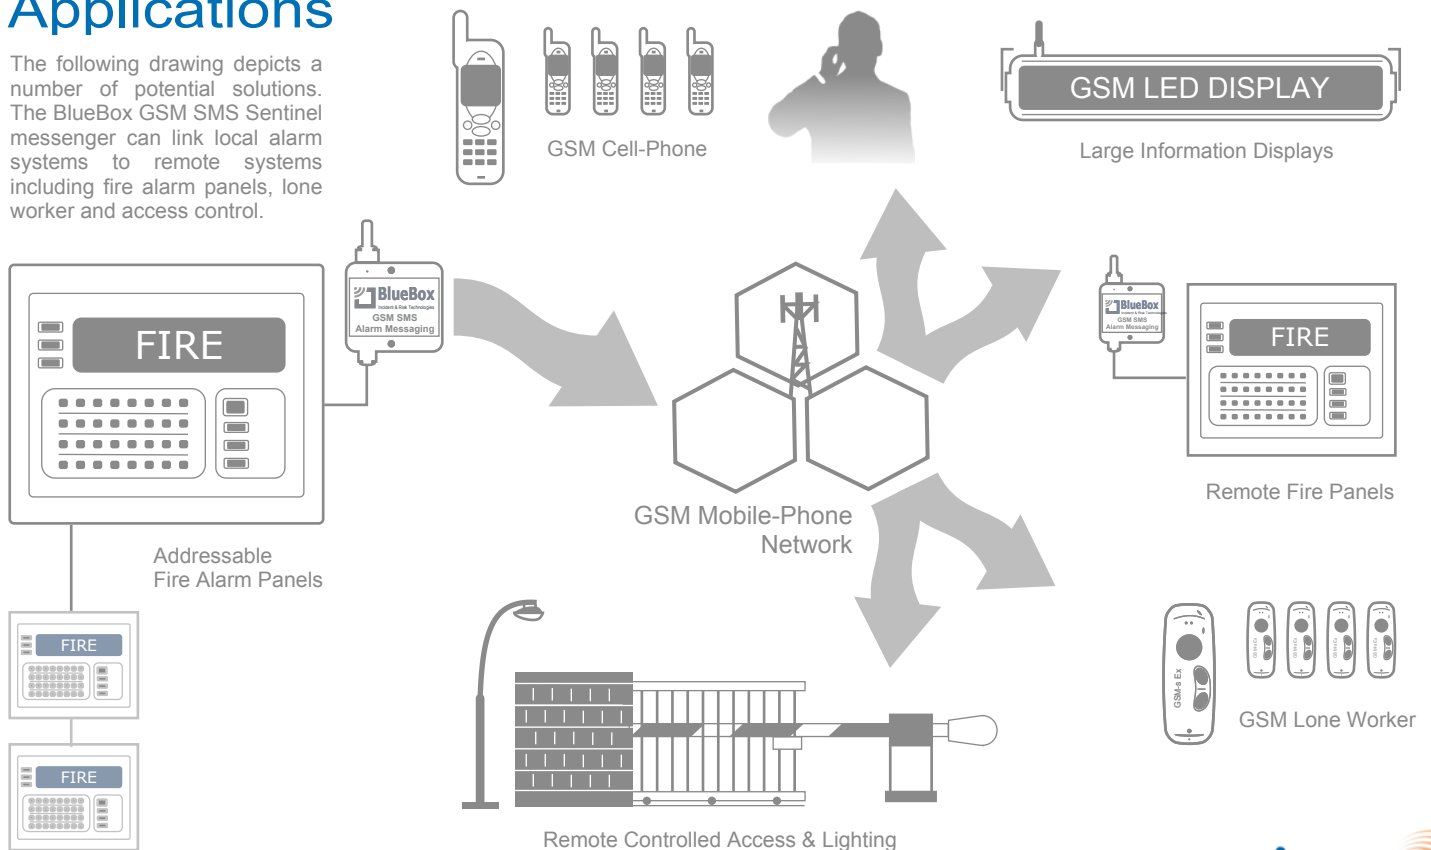

Technical

Sentinel-Digital & Data Versions

Dimensions	140 mm x 90 mm x 50 mm	
Weight	115 g	
Protection class	IP 65	
Power Supply	10 to 30 Volt DC	Polarity Protected
Digital	4 Alarm Inputs 2 Relay Outputs	Volt Free Only Relay 1 SMS Controlled Max 2A Relay 2 Alarm O/P Max 2A
DATA Interface *	RS232 Serial Data ZCP2 (Protocol [4])	9600 N81 *
Alarm Panel Compatibility *	Ziton ZP3 Firmware > Version 3	Contact us for specific details (Further panel versions in test phases.)
GSM	Quad Band	Worldwide operation
Setup	EasyText SMS	Phone and hands-free mode
Alarms	Fault Relay Output	No Network, Sim Card Fault, Modem Fault, Power Fail.
Indicators	Tri-Colour:	Green - Operational Red - Alarm Orange - Start-up
Contact List	20 Numbers	User Programmable

* Sentinel Data Only

Applications

The following drawing depicts a number of potential solutions. The BlueBox GSM SMS Sentinel messenger can link local alarm systems to remote systems including fire alarm panels, lone worker and access control.

Made in Ireland by Sigtec Ltd, Unit 12a Owenacura Business Park, Midleton, County Cork, IRELAND
Phone: +353 (0)21 4633675 E-mail: info@sigtec.ie, Internet: www.sigtec.eu